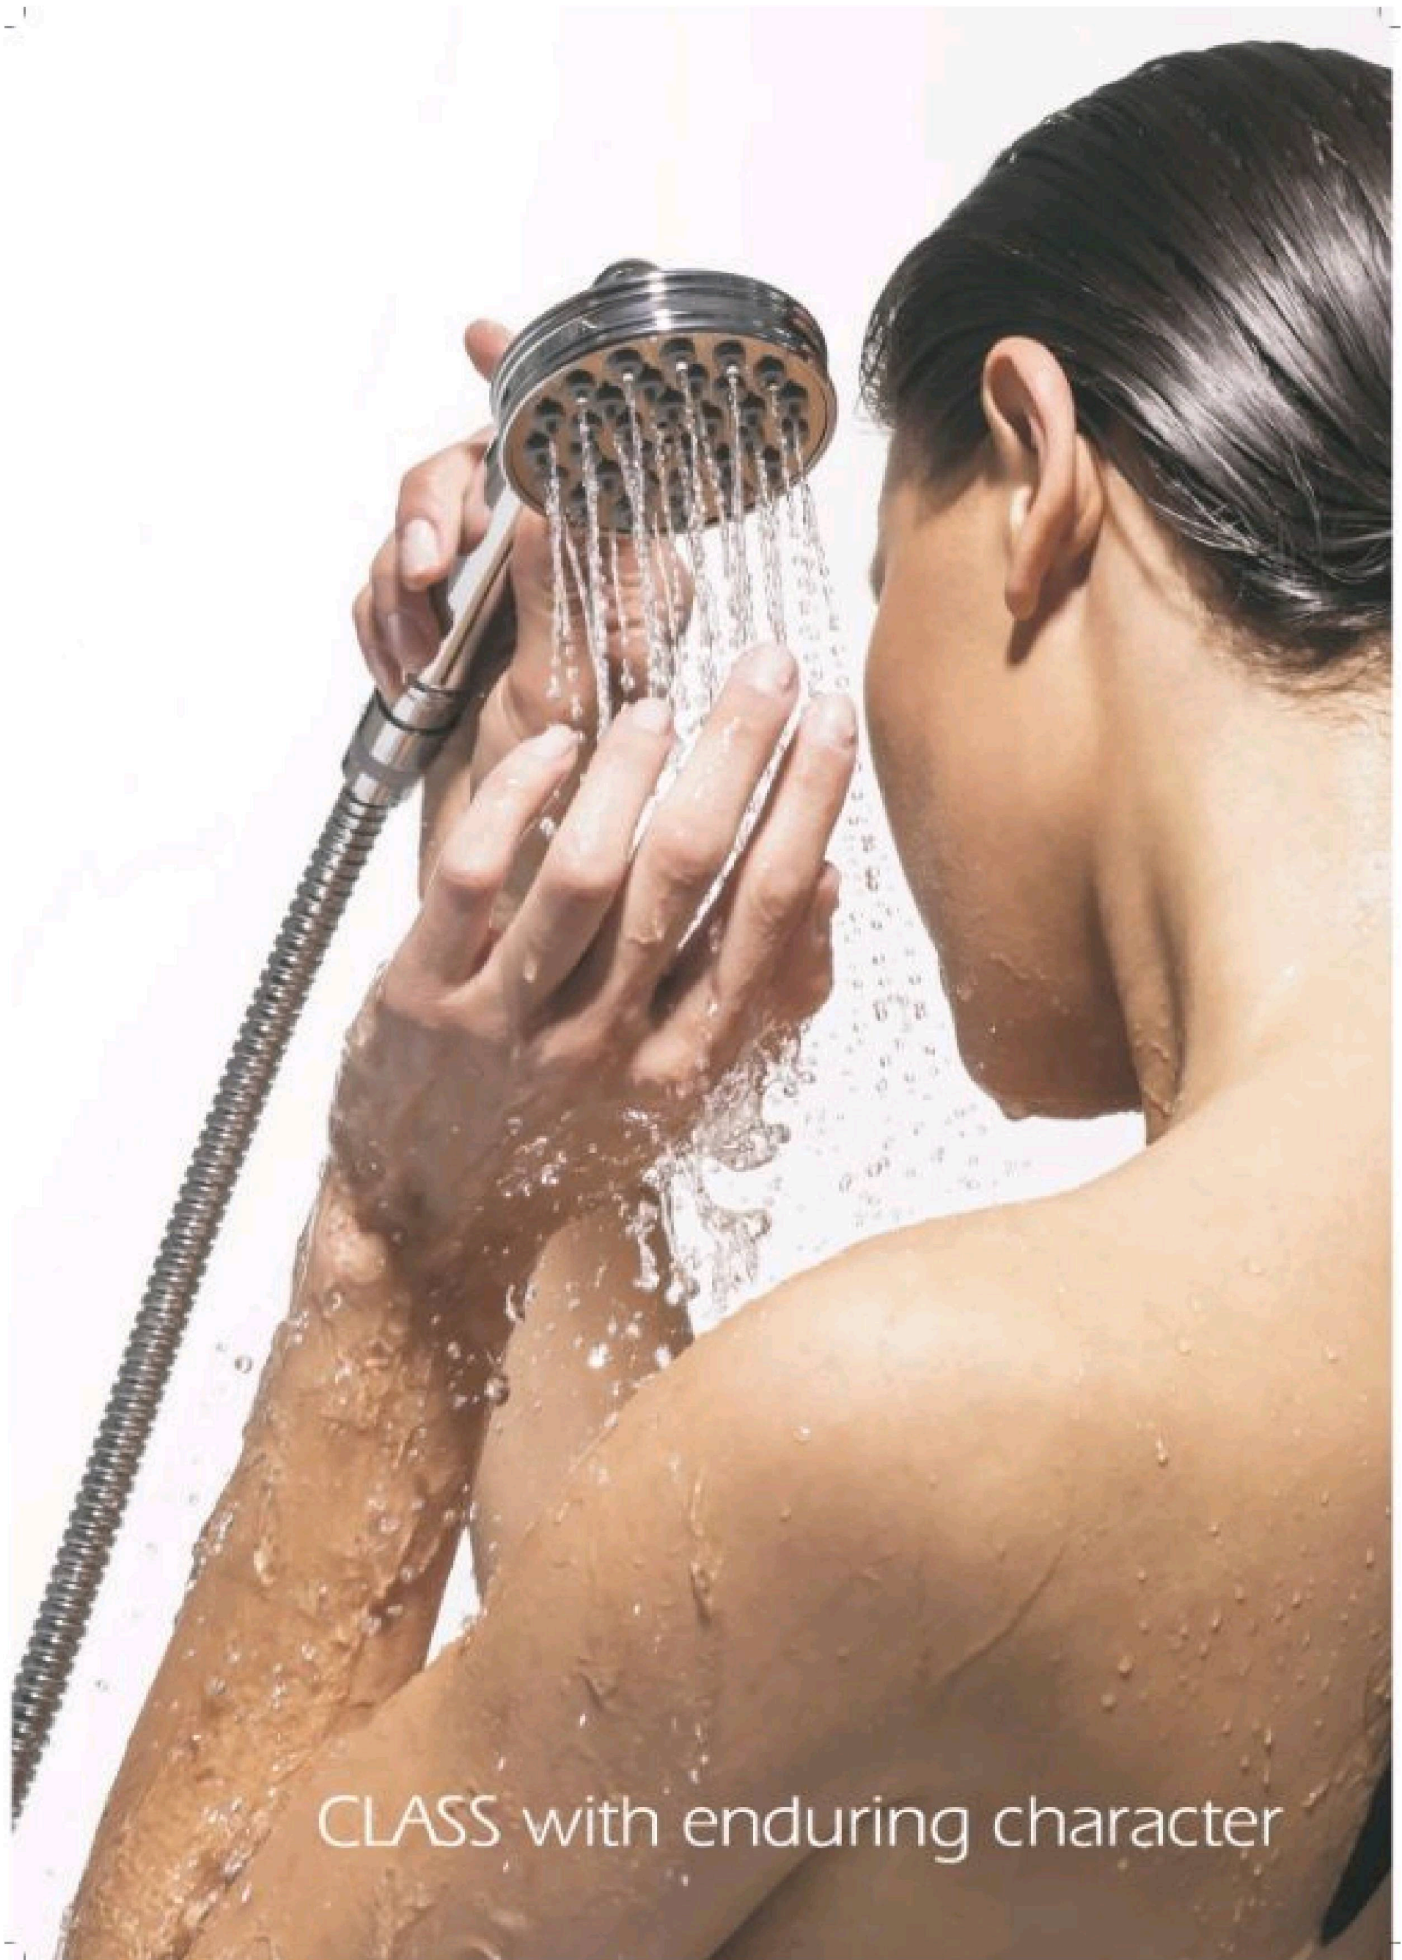

CLASS with enduring character