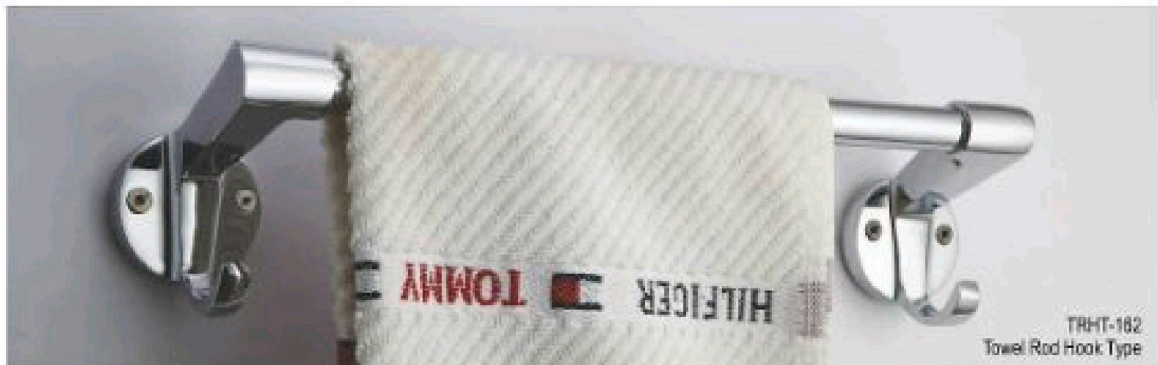

Double Coat Hook

Towel Ring Cum Paper Holder

Towel Rod 24"

Towel Rod TRHT-162

Sizes Available in 12" to 36"

TRHT-162
Towel Rod Hook Type

TREO-161 Towel Rod Elbow Open

TRD-163 Towel Rod Diplomat

BATHROOM SET

Square (Brass)

BRS-401

Tumbler Holder with Glass

Soap Dish

Double Coat Hook

Towel Ring Cum Paper Holder

Towel Rod 24"