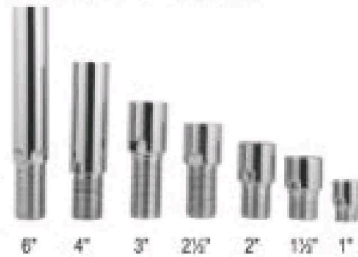

Jet Spray Special Full C.P. with S.S. Patti
1mtr. & 14cm

Jet Spray Special Threaded with S.S. Patti
1mtr. & 14cm

Allieds

Shower Arm Casted

Sizes Available in :
6", 9", 12", 15", 18" & 24"

Extensions Nipple