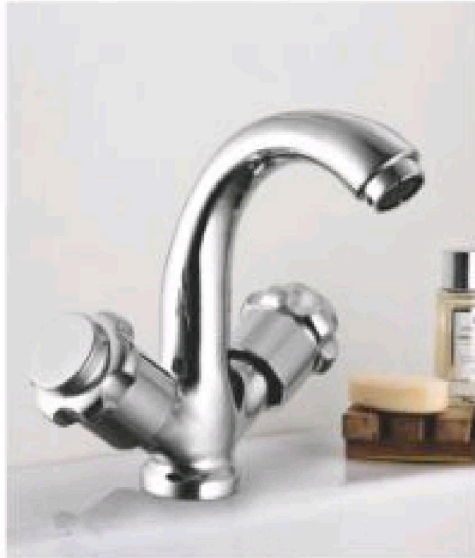

ETOC-112
Long Body

ETOC-114
Bib Cock Nozzle

ETOC-116
Long Body 2-in-1
Medium

ETOC-124
Angle Stop Cock 2-in-1
Medium

ETOC-127
Concealed Stop Cock
with Adjustable Cap

ETOC-121
Stop Cock

ETOC-123
Angle Cock

ETOC-171
Wall Mixer Telephonic
with Bend Crutch F/F

ETOC-107
Swan Neck Swivel
Spout High Neck F/F

ETOC-143
Sink Cock Swivel
Spout High Neck F/F

ETOC-151
Sink Mixer Swivel Spout
High Neck F/F

Eco Hexo COLLECTION

Quarter Turn C. P. with 1/2" Ceramic Disc & Half Turn Fitting

EHOC-157
Center Hole Basin Mixer
High Neck F/F

EHOC-101
Pillar Cock

EHOC-104
Pillar Cock Long Neck

EHOC-111
Bib Cock Short Body

EHOC-112
Long Body

EHOC-114
Bib Cock Nozzle

EHOC-116
Long Body 2-in-1 Medium

EHOC-175
Wall Mixer 3-in-1 (Tip Top)
with Bend F/F