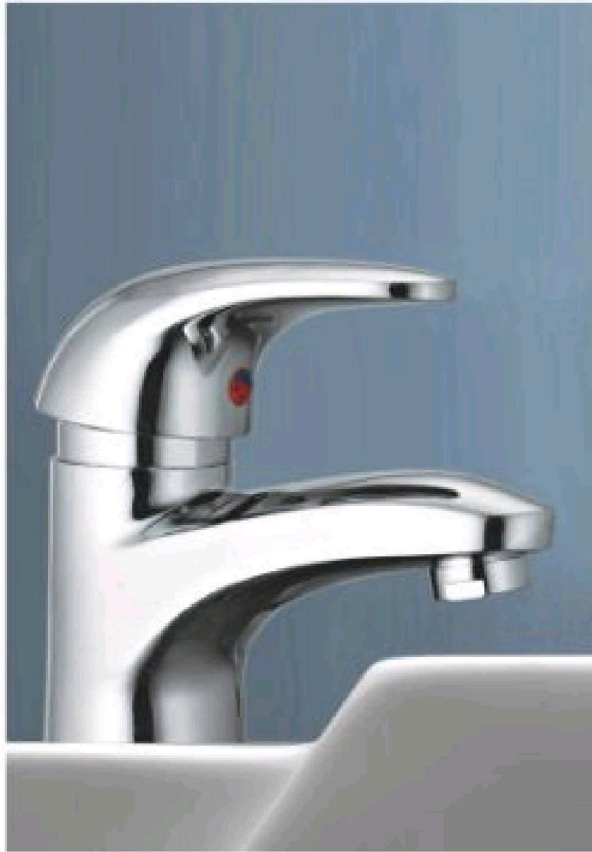

XZC-157
Center Hole Basin Mixer FIF

XZC-101
Pillar Cock FIF

XZC-111
Bib Cock Short Body FIF

XZC-112
Long Body FIF

XZC-123
Angle Cock

XZC-116
Long Body 2-in-1

XZC-124
Angle Cock 2-in-1

XZC-107
Swan Neck Swivel Spout FIF

XZC-143
Sink Cock Swivel Spout FIF

XZC-151
Sink Mixer Swivel Spout FIF

XZC-164
Wall Mixer Non Telephonic FIF

XZC-175
Wall Mixer 3-in-1 (Tip Ton) with Bend FIF

XZC-176
Single Lever Diverter 4 Way

XZC-144
Center Hole Single Lever

Onyx COLLECTION

Quarter Turn Foam Flow C. P. with 1/2" Ceramic Disc Fitting

ONC-144
Single Lever Basin Mixer

ONC-176
Single Lever 4 Way Diverter

ONC-101
Pillar Cock

ONC-111
Bib Cock (Short Body)

ONC-112
Long Body F/F